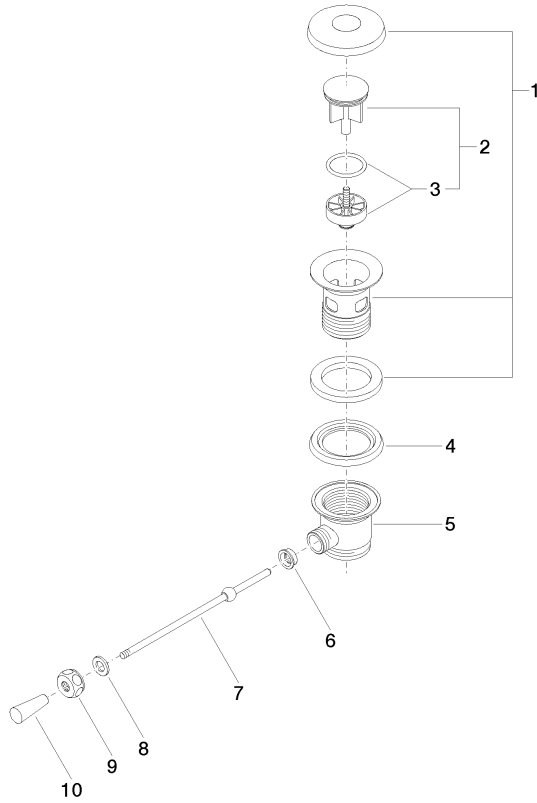

**Basin Waste 1 1/4" - Durabronz (23kt Gold)**

IMO

10 300 970

- length of knee lever 185 mm

Only suitable for basins with an overflow.

Fits: IMO, LULU, MADISON, MEM, TARA,  
CL.1, LISSÉ, VAIA, META, CYO

	Durabronz (23kt Gold)	10 300 970-09
	Chrome	10 300 970-00
	Brushed Platinum	10 300 970-06
	Platinum	10 300 970-08
	Dark Chrome	10 300 970-19
	Light Gold	10 300 970-26
	Brushed Light Gold	10 300 970-27
	Brushed Durabronz (23kt Gold)	10 300 970-28
	Matte Black	10 300 970-33
	Brushed Bronze	10 300 970-42
	Brushed Champagne (22kt Gold)	10 300 970-46
	Champagne (22kt Gold)	10 300 970-47
	Brushed Chrome	10 300 970-93
	Brushed Dark Platinum	10 300 970-99

10 300 970

10 300 970

Parts for other finishes can be found here: [Chrome](#)

**Spare parts list**

No.	Item Number	Name	Quantity used	Delivery time
1	90 11 01 026 00-09	cup	1	40
2	04 31 20 016 00-09	plug	1	40
3	04 28 10 026 00 90	accessories	1	2
4	09 14 03 025 90	seal	1	2
5	09 11 01 023-09	cup	1	40
6	09 14 05 040 90	seal	1	2
7	09 31 09 055-09	pull-rod	1	60
8	09 30 11 049 90	disc	1	2
9	09 23 30 003-09	nut	1	60
10	09 20 01 040-09	handle	1	60