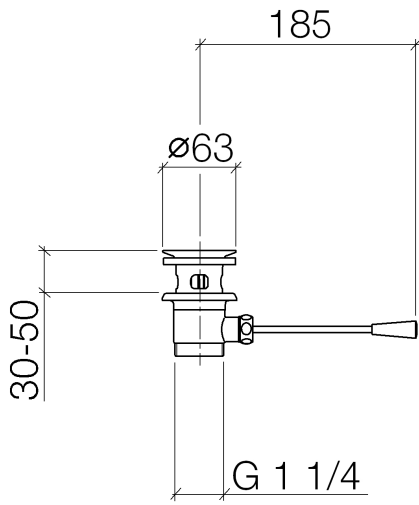

**Basin Waste 1 1/4" - Durabronz (23kt Gold)**

IMO

10 300 970

- length of knee lever 185 mm

Only suitable for basins with an overflow.

Fits: IMO, LULU, MADISON, MEM, TARA,  
CL.1, LISSÉ, VAIA, META, CYO

	Durabronz (23kt Gold)	10 300 970-09
	Chrome	10 300 970-00
	Brushed Platinum	10 300 970-06
	Platinum	10 300 970-08
	Dark Chrome	10 300 970-19
	Light Gold	10 300 970-26
	Brushed Light Gold	10 300 970-27
	Brushed Durabronz (23kt Gold)	10 300 970-28
	Matte Black	10 300 970-33
	Brushed Bronze	10 300 970-42
	Brushed Champagne (22kt Gold)	10 300 970-46
	Champagne (22kt Gold)	10 300 970-47
	Brushed Chrome	10 300 970-93
	Brushed Dark Platinum	10 300 970-99

10 300 970

10 300 970

Parts for other finishes can be found here: [Chrome](#)

**Spare parts list**

No.	Item Number	Name	Quantity used	Delivery time
1	90 11 01 026 00-09	cup	1	40
2	04 31 20 016 00-09	plug	1	40
3	04 28 10 026 00 90	accessories	1	2
4	09 14 03 025 90	seal	1	2
5	09 11 01 023-09	cup	1	40
6	09 14 05 040 90	seal	1	2
7	09 31 09 055-09	pull-rod	1	60
8	09 30 11 049 90	disc	1	2
9	09 23 30 003-09	nut	1	60
10	09 20 01 040-09	handle	1	60